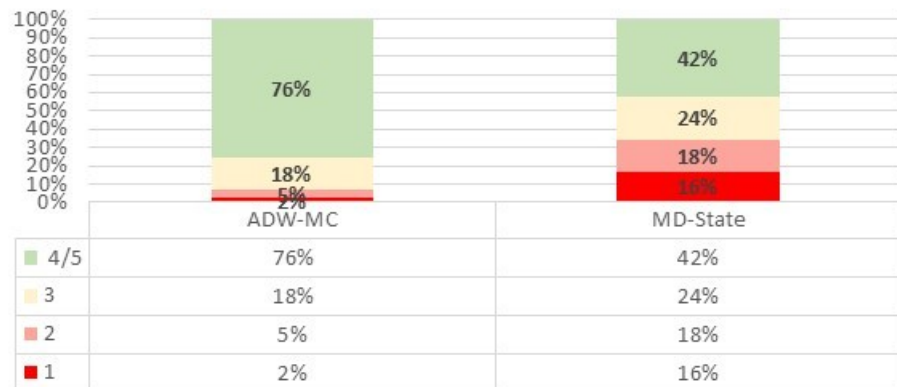

Regional Report

Regional Comparison Reading-- MD-State 2017-18 PARCC Classification- ADW Region vs. State, Grades 3-8