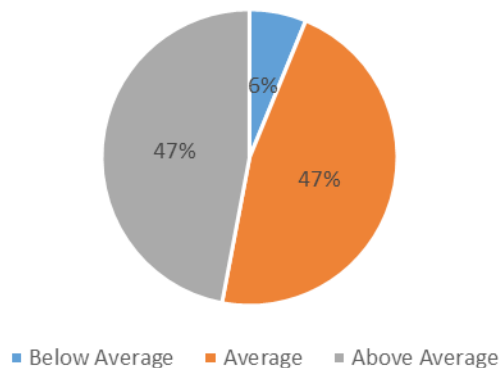

ADW-MC 2017-18 Scantron Performance Bands-- Reading, EOY Test Grades 3-8

ADW-MC 2017-18 Scantron Performance Bands-- Math, EOY Test Grades 3-8