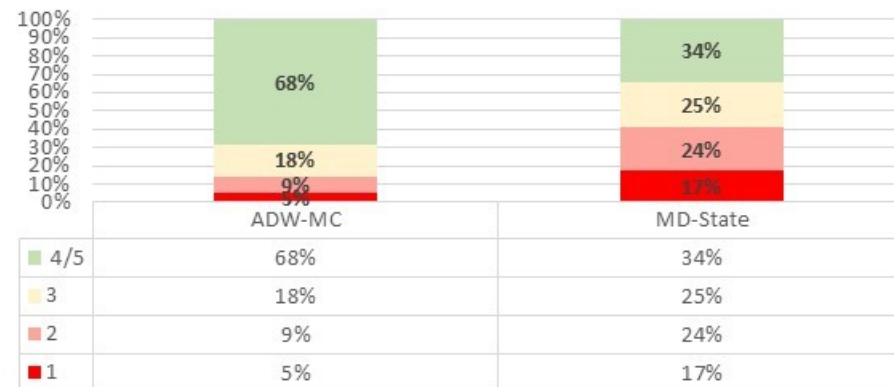

ADW-MC 2017-18 Scantron Performance Bands-- Reading, EOY Test Grades 3-8

ADW-MC 2017-18 Scantron Performance Bands-- Math, EOY Test Grades 3-8